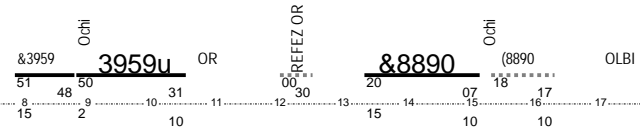

4 [7:36][16:27]

BASE

OLBI

Lav 8:51 Sct 4:25 Km 296 Not No Rip 14:01

Festivi ●

GA122 - A2 - GG13

4 [7:29][16:27]

BASE