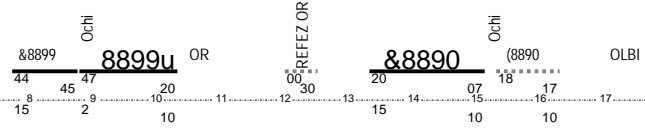

Festivi ●

GA122 - A2 - GG13

4 [7:29][16:27]

BASE

OLBI